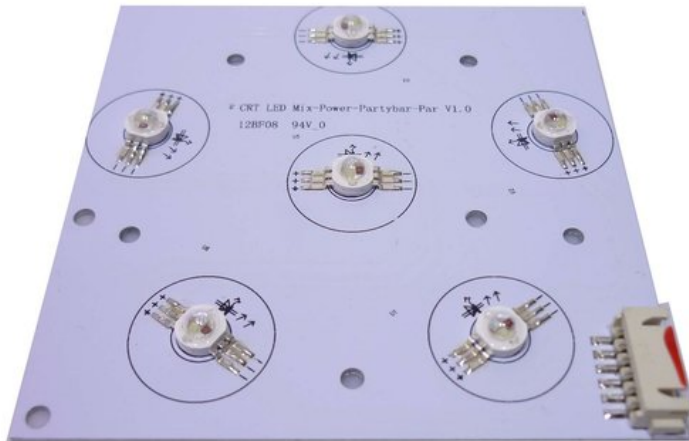

Pcb (LED) KLS Laser Bar PRO (Par) (CRT LED Mix-Power-Partybar-Par V1.0) Art. No.: E6509053

GTIN: 4026397598209

List price: 9.5 €

incl. 19% VAT.

Features:

Technical specifications:

Logistic

EAN / GTIN: 4026397598209

Weight: 0,05 kg

Length: 0.10 m

Width: 0.10 m

Height: 0.01 m