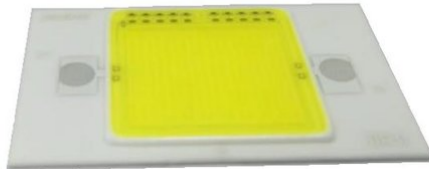

LED COB 30W CW FL-30 (DRD-HW-S101)

Art. No.: E6509007

GTIN: 4026397596250

List price: 18.04 €
incl. 19% VAT.

LED COB 30W CW FL-30 (DRD-HW-S101)

Art. No.: E6509007

GTIN: 4026397596250

Features:
