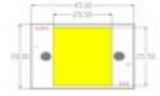

LED COB 30W CW FL-30 (DRD-HW-S101)

Art. No.: E6509007

GTIN: 4026397596250

List price: 18.04 €

incl. 19% VAT.

Features:

Technical specifications:

Logistic

EAN / GTIN: 4026397596250

Weight: 0,01 kg

Length: 0.04 m

Width: 0.03 m

Height: 0.01 m