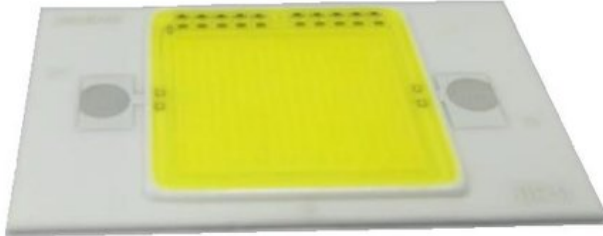

# LED COB 30W CW FL-30 (DRD-HW-S101)

Art. No.: E6509007

GTIN: 4026397596250

---

**List price: 18.04 €**

incl. 19% VAT.

---