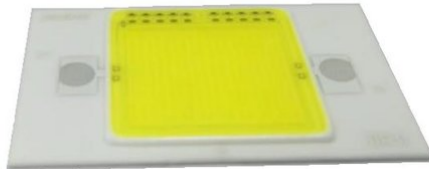

## LED COB 30W WW FL-30 (DRD-HW-S101)

**Art. No.: E6509006**

GTIN: 4026397596229

**List price: 18.04 €**  
incl. 19% VAT.

---