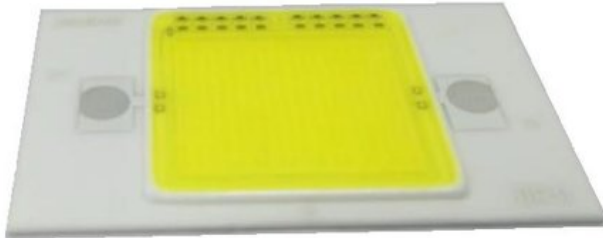

LED COB 30W WW FL-30 (DRD-HW-S101)

Art. No.: E6509006

GTIN: 4026397596229

List price: 18.04 €

incl. 19% VAT.

Features:

Technical specifications:

Logistic

EAN / GTIN: 4026397596229

Weight: 0,01 kg

Length: 0.04 m

Width: 0.03 m

Height: 0.01 m