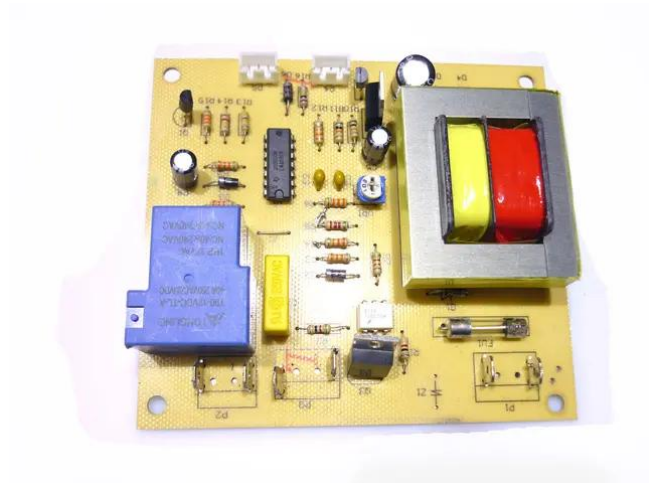

Pcb (Control) Snow 5001 V2

Art. No.: E6508980
GTIN: 4026397595635

All rights reserved. Subject to change without notice. Errors and omissions excepted.
Illustration only. Actual item may differ from photo.

Pcb (Control) Snow 5001 V2

Art. No.: E6508980
GTIN: 4026397595635

Features:

All rights reserved. Subject to change without notice. Errors and omissions excepted.
Illustration only. Actual item may differ from photo.