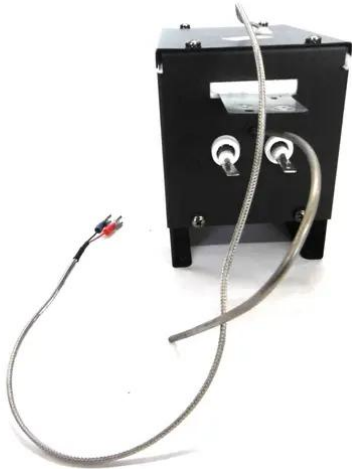

Heating element 1500W N-150 MK2

Art. No.: E6508973
GTIN: 4026397607772

Heating element 1500W N-150 MK2

Art. No.: E6508973
GTIN: 4026397607772

Features:
