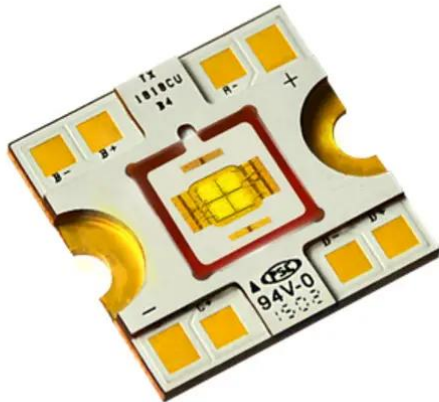

LED COB 30W CW TMH-41 Hypno (TX-1818W30FC120-CUHCNG-A01)

Art. No.: E6508971
GTIN: 4026397595468

LED COB 30W CW TMH-41 Hypno (TX-1818W30FC120-CUHCNG-A01)

Art. No.: E6508971
GTIN: 4026397595468

Features:
