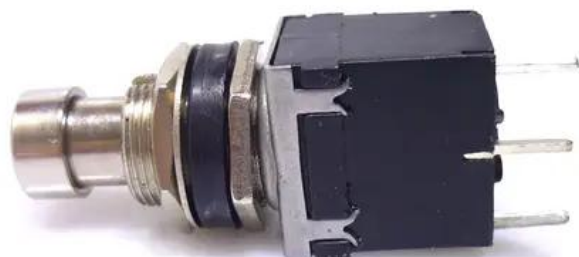

Switch (foot switch) Bigfoot DMX Move foot-controller 192

Art. No.: E6508920

GTIN: 4026397604276

Features:

Technical specifications:

Scope of delivery:

Logistic

EAN / GTIN: 4026397604276

Weight: 0,01 kg

Length: 0.04 m

Width: 0.02 m

Height: 0.02 m