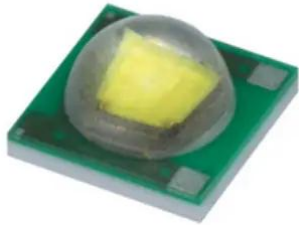

## **LED 3W CW PUS-7 (TX-3535W3FC120-OGVCND34-B03)**

**Art. No.: E6508910**  
GTIN: 4026397590289

---