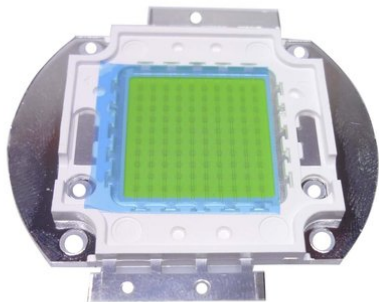

LED COB 100W CW (JX-SPEC- WW-0100)

Art. No.: E6508902
GTIN: 4026397591354

List price: 104.46 €
incl. 19% VAT.

All rights reserved. Subject to change without notice. Errors and omissions excepted.
Illustration only. Actual item may differ from photo.

LED COB 100W CW (JX-SPEC- WW-0100)

Art. No.: E6508902
GTIN: 4026397591354

Features:

All rights reserved. Subject to change without notice. Errors and omissions excepted.
Illustration only. Actual item may differ from photo.