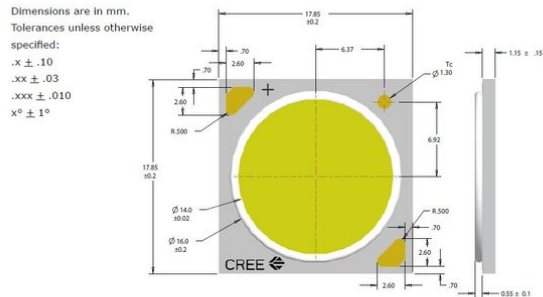

LED 50W 3000K PFE-50 Cree XLamp (CXA1830)

Art. No.: E6508842
GTIN: 4026397581195

LED 50W 3000K PFE-50 Cree XLamp (CXA1830)

Art. No.: E6508842
GTIN: 4026397581195

Features:

List price: 45.11 €
incl. 19% VAT.