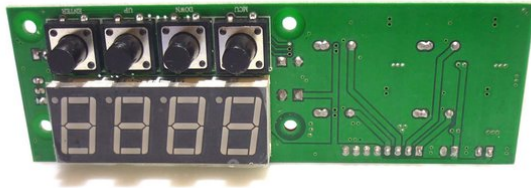

## Pcb (Control) COB PRO 8x20W (251BS86B)

**Art. No.: E6508636**  
GTIN: 4026397573084

**List price: 80.72 €**  
incl. 19% VAT.

---