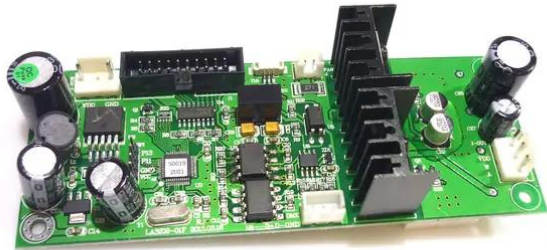

## Pcb (Control) THEATRE (LA3102-01F)

**Art. No.: E6508593**  
GTIN: 4026397570878

---

## Pcb (Control) THEATRE (LA3102-01F)

**Art. No.: E6508593**  
GTIN: 4026397570878

**Features:**

---