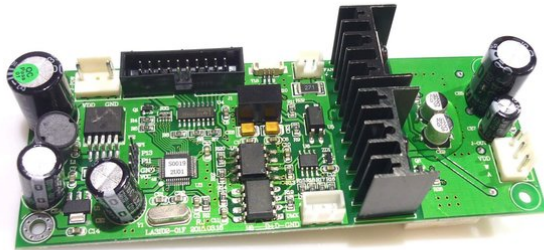

Pcb (Control) THEATRE (LA3102-01F)

Art. No.: E6508593
GTIN: 4026397570878

List price: 71.22 €
incl. 19% VAT.

All rights reserved. Subject to change without notice. Errors and omissions excepted.
Illustration only. Actual item may differ from photo.

Pcb (Control) THEATRE (LA3102-01F)

Art. No.: E6508593
GTIN: 4026397570878

Features:

All rights reserved. Subject to change without notice. Errors and omissions excepted.
Illustration only. Actual item may differ from photo.