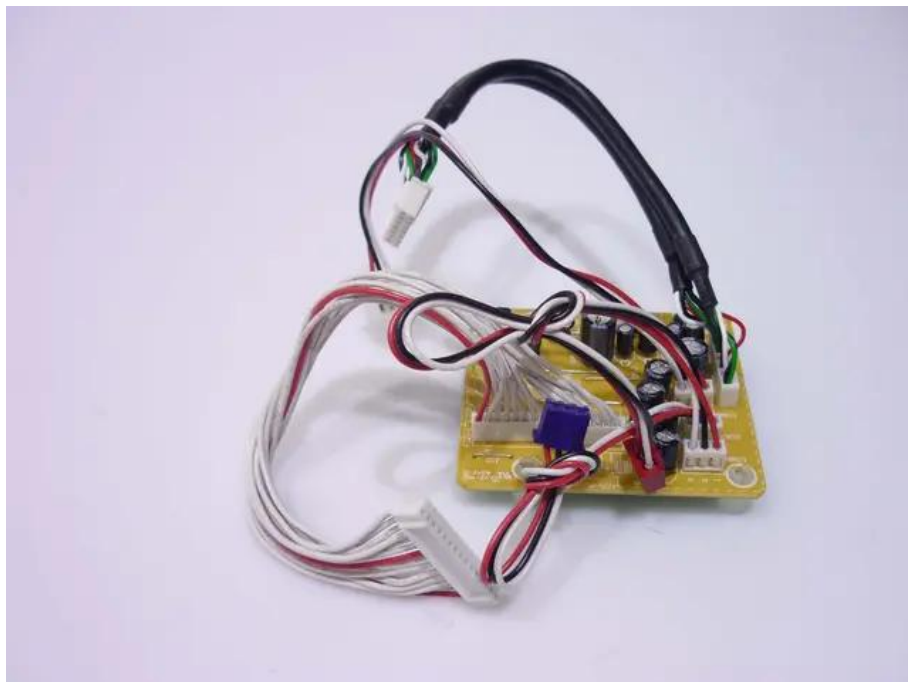

Platine (Power supply) CMP-2001

Art. No.: E6508580

GTIN: 4026397594300

Features:

Technical specifications:

Scope of delivery:

Logistic

EAN / GTIN: 4026397594300

Weight: 0,04 kg

Length: 0.08 m

Width: 0.07 m

Height: 0.04 m