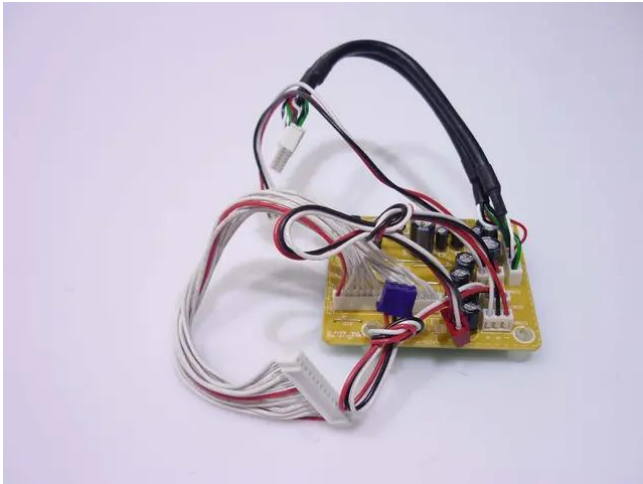

## Platine (Power supply) CMP-2001

**Art. No.: E6508580**  
GTIN: 4026397594300

---

## Platine (Power supply) CMP-2001

**Art. No.: E6508580**  
GTIN: 4026397594300