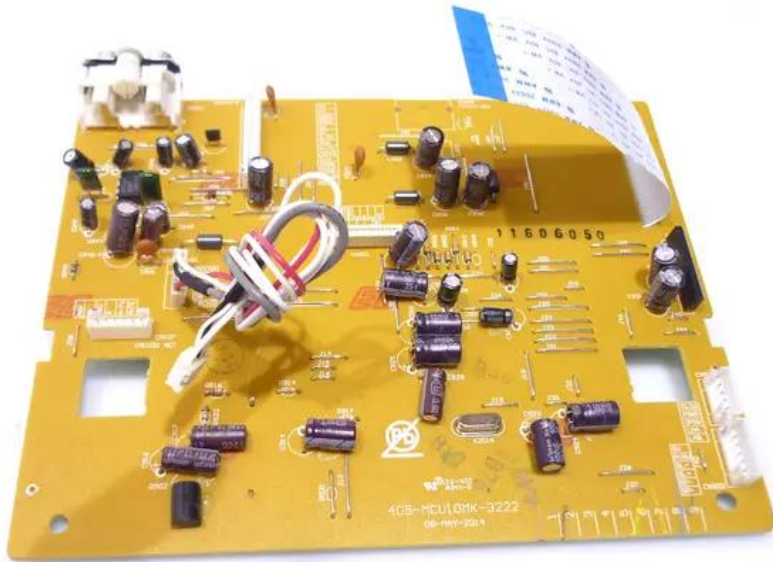

## Platine (Servo) CMP-2001

Art. No.: E6508571

GTIN: 4026397594164

---

---

### Logistic

EAN / GTIN: 4026397594164

Weight: 0,09 kg

Length: 0.17 m

Width: 0.14 m

Height: 0.02 m