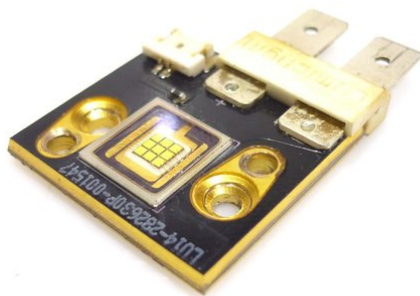

## LED COB 60W TMH-60 MK2 (LU14-282630P)

Art. No.: E6508567  
GTIN: 4026397566024

**List price: 93.76 €**  
incl. 19% VAT.

---