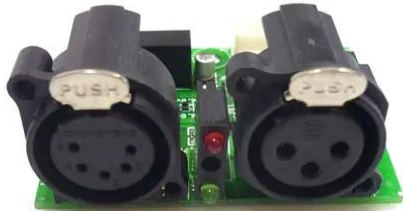

## Platine (DMX/OUT) DMX Split 8X RDM

**Art. No.: E6508297**  
GTIN: 4026397571530

---

## Platine (DMX/OUT) DMX Split 8X RDM

**Art. No.: E6508297**  
GTIN: 4026397571530

**Features:**

---