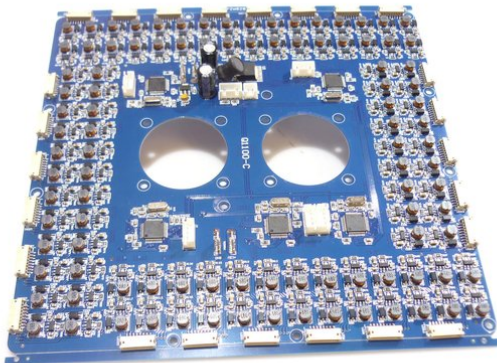

Platine (Driver) LED TMH-X25

Art. No.: E6508282
GTIN: 4026397563405

List price: 126.45 €
incl. 19% VAT.

Platine (Driver) LED TMH-X25

Art. No.: E6508282
GTIN: 4026397563405

Features:
