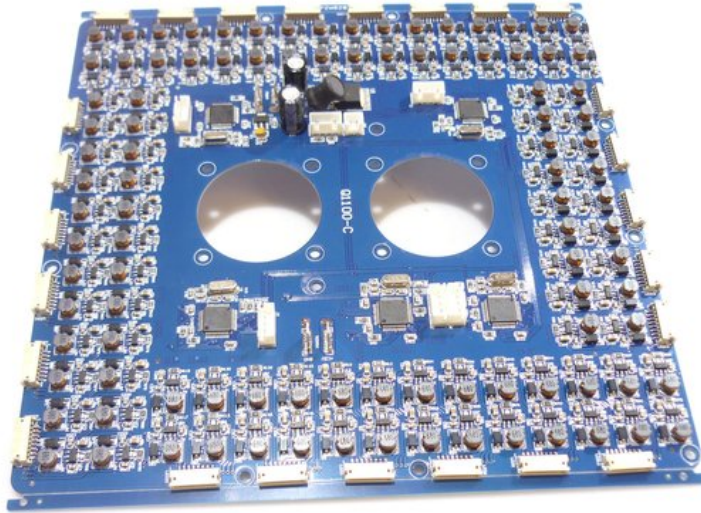

Platine (Driver) LED TMH-X25

Art. No.: E6508282

GTIN: 4026397563405

List price: 126.45 €

incl. 19% VAT.

Features:

Technical specifications:

Logistic

EAN / GTIN: 4026397563405

Weight: 0,33 kg

Length: 0.23 m

Width: 0.22 m

Height: 0.02 m