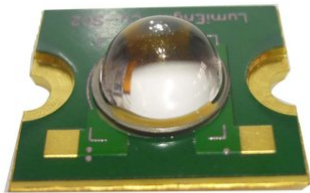

LED COB 20W CW Wave (LumiEngin-Cu-SC2)

Art. No.: E6508075
GTIN: 4026397548297

List price: 44.07 €
incl. 19% VAT.

LED COB 20W CW Wave (LumiEngin-Cu-SC2)

Art. No.: E6508075
GTIN: 4026397548297

Features:
