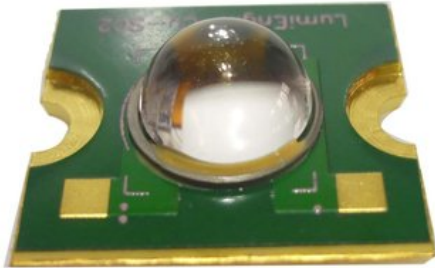

# LED COB 20W CW Wave (LumiEngin-Cu-SC2)

Art. No.: E6508075

GTIN: 4026397548297

---

**List price: 44.07 €**

incl. 19% VAT.