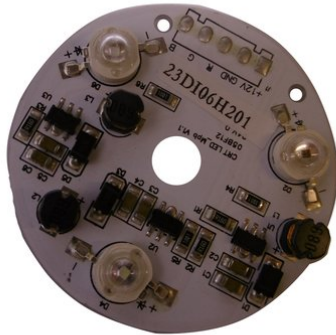

## Pcb (LED) LED KLS-Kombo Laser (CRT LED\_Mpb V1.1) Derby

Art. No.: E6507856  
GTIN: 4026397547818

**List price: 14.14 €**  
incl. 19% VAT.

---

All rights reserved. Subject to change without notice. Errors and omissions excepted.  
Illustration only. Actual item may differ from photo.

## Pcb (LED) LED KLS-Kombo Laser (CRT LED\_Mpb V1.1) Derby

Art. No.: E6507856  
GTIN: 4026397547818

**Features:**

---

---

All rights reserved. Subject to change without notice. Errors and omissions excepted.  
Illustration only. Actual item may differ from photo.