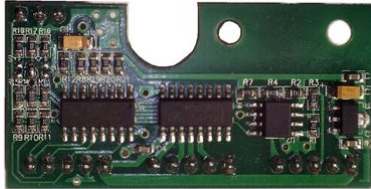

Platine (driver/derby) LED KLS- Kombo (CRT DR_LED_Mpb) Derby

Art. No.: E6507855

GTIN: 4026397547849

List price: 8.5 €
incl. 19% VAT.

Platine (driver/derby) LED KLS- Kombo (CRT DR_LED_Mpb) Derby

Art. No.: E6507855