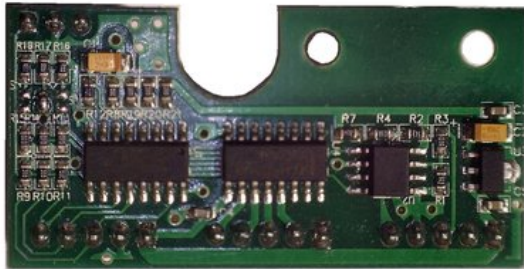

Platine (driver/derby) LED KLS-Kombo (CRT DR_LED_Mpb) Derby

Art. No.: E6507855

GTIN: 4026397547849

List price: 8.5 €

incl. 19% VAT.

Features:

Technical specifications:

Logistic

EAN / GTIN: 4026397547849

Weight: 0,01 kg

Length: 0.04 m

Width: 0.02 m

Height: 0.01 m