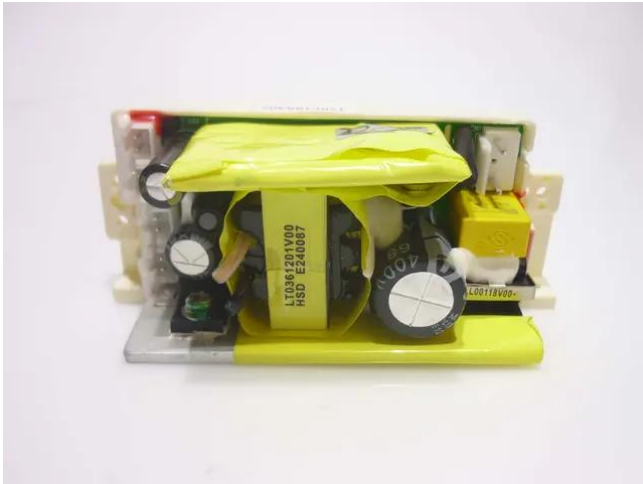

## Pcb (Power supply) LED Laser Bar

**Art. No.: E6507842**  
GTIN: 4026397547573

---

## Pcb (Power supply) LED Laser Bar

**Art. No.: E6507842**  
GTIN: 4026397547573