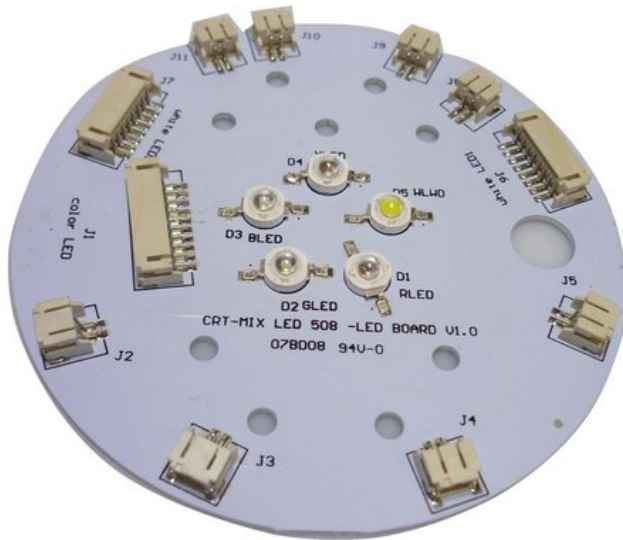

Platine (LED) LED FE-1500

Art. No.: E6507838

GTIN: 4026397547627

List price: 22.79 €

incl. 19% VAT.

Features:

Technical specifications:

Logistic

EAN / GTIN: 4026397547627

Weight: 0,05 kg

Length: 0.11 m

Width: 0.11 m

Height: 0.01 m