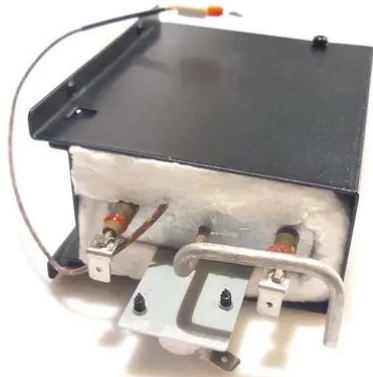

## Heating element 800W W-508

**Art. No.: E6507743**  
GTIN: 4026397537857

---

## Heating element 800W W-508

**Art. No.: E6507743**  
GTIN: 4026397537857

**Features:**

---