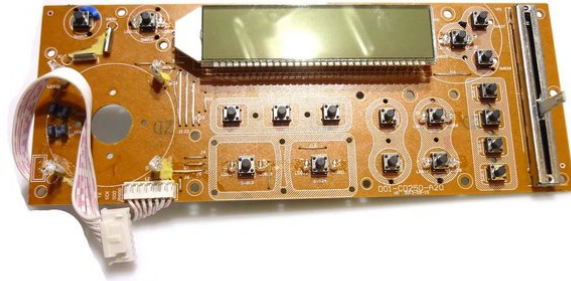

## Platine (Control/Display) 001-CD250-A20

Art. No.: E6507739  
GTIN: 4026397684452

**List price: 54.69 €**  
incl. 19% VAT.

---

All rights reserved. Subject to change without notice. Errors and omissions excepted.  
Illustration only. Actual item may differ from photo.

## Platine (Control/Display) 001-CD250-A20

Art. No.: E6507739  
GTIN: 4026397684452

**Features:**

---

---

All rights reserved. Subject to change without notice. Errors and omissions excepted.  
Illustration only. Actual item may differ from photo.