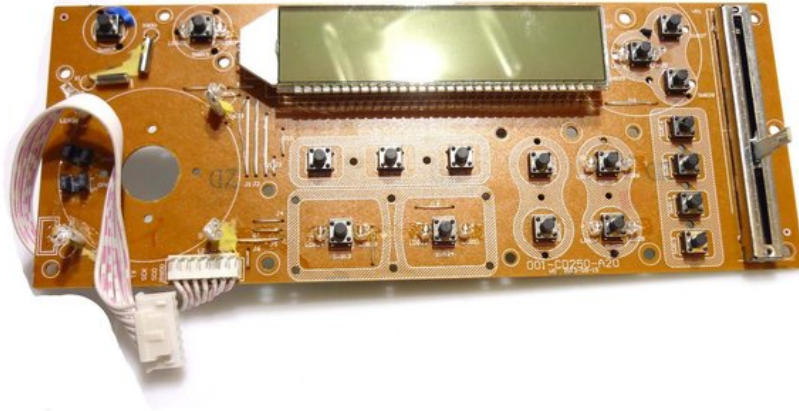

Platine (Control/Display) 001-CD250-A20

Art. No.: E6507739

GTIN: 4026397684452

List price: 54.69 €

incl. 19% VAT.

Features:

Technical specifications:

Weight: 90 g

Logistic

EAN / GTIN: 4026397684452

Weight: 0,09 kg

Length: 0.21 m

Width: 0.08 m

Height: 0.04 m