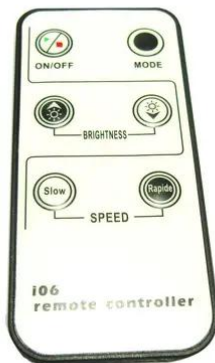

eurolite®

Remote control (IR) LED IP Strip Set 600 CW/WW

Art. No.: E6507103
GTIN: 4026397508871

eurolite®

Remote control (IR) LED IP Strip Set 600 CW/WW

Art. No.: E6507103
GTIN: 4026397508871

Features:
