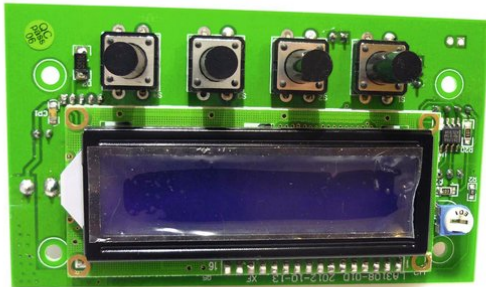

Pcb (Control) IP-PAD CW/WW (LA3108-01C)

Art. No.: E6506799

GTIN: 4026397498486

List price: 124.75 €
incl. 19% VAT.

All rights reserved. Subject to change without notice. Errors and omissions excepted.
Illustration only. Actual item may differ from photo.

Pcb (Control) IP-PAD CW/WW (LA3108-01C)

Art. No.: E6506799

GTIN: 4026397498486

Features:

All rights reserved. Subject to change without notice. Errors and omissions excepted.
Illustration only. Actual item may differ from photo.