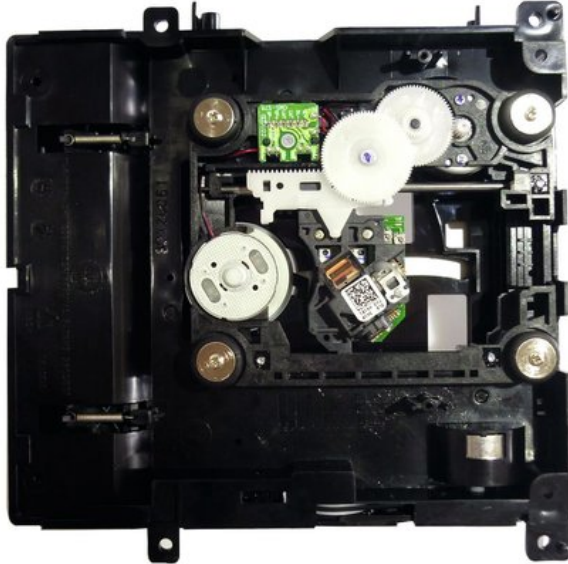

---

**drive CMP-102**

**Art. No.: E6506179**

GTIN: 4026397487893

---

**List price: 85.26 €**

incl. 19% VAT.

**Features:**

---

**Technical specifications:**

---

**Logistic**

---

EAN / GTIN: 4026397487893

Weight: 0,36 kg

Length: 0.15 m

Width: 0.15 m

Height: 0.03 m