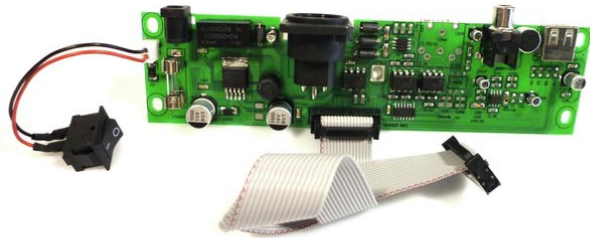

Pcb (Connection) DMX Commander

Art. No.: E6505925
GTIN: 4026397466935

List price: 52.23 €
incl. 19% VAT.

All rights reserved. Subject to change without notice. Errors and omissions excepted.
Illustration only. Actual item may differ from photo.

Pcb (Connection) DMX Commander

Art. No.: E6505925
GTIN: 4026397466935

Features:

All rights reserved. Subject to change without notice. Errors and omissions excepted.
Illustration only. Actual item may differ from photo.