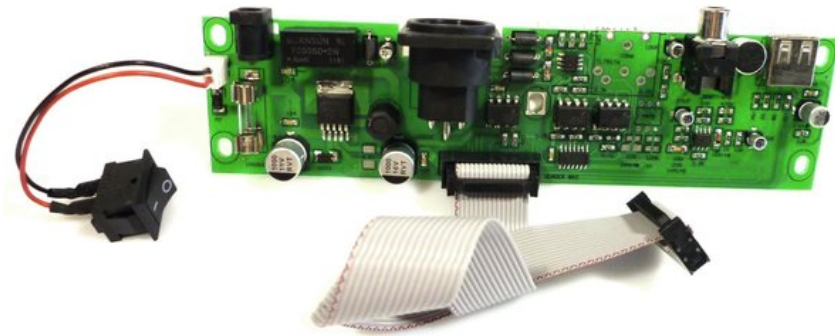

## Pcb (Connection) DMX Commander

Art. No.: E6505925

GTIN: 4026397466935

---

**List price: 52.23 €**

incl. 19% VAT.

---