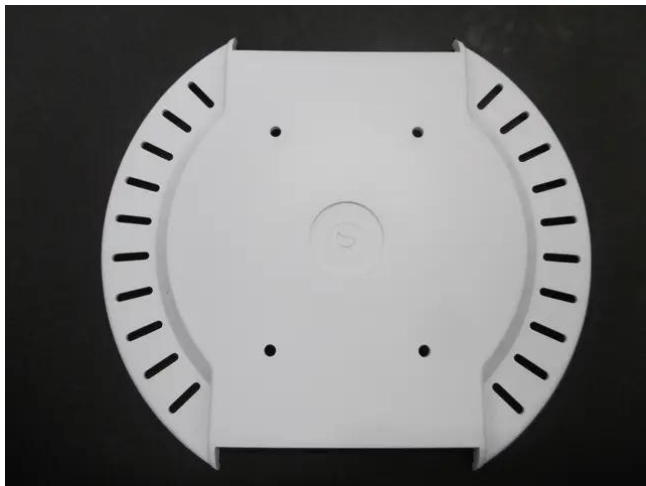

cover (base plate) LED TMH-75 Hybrid white

Art. No.: E3290477
GTIN: 4026397686043

cover (base plate) LED TMH-75 Hybrid white

Art. No.: E3290477
GTIN: 4026397686043

Features:
