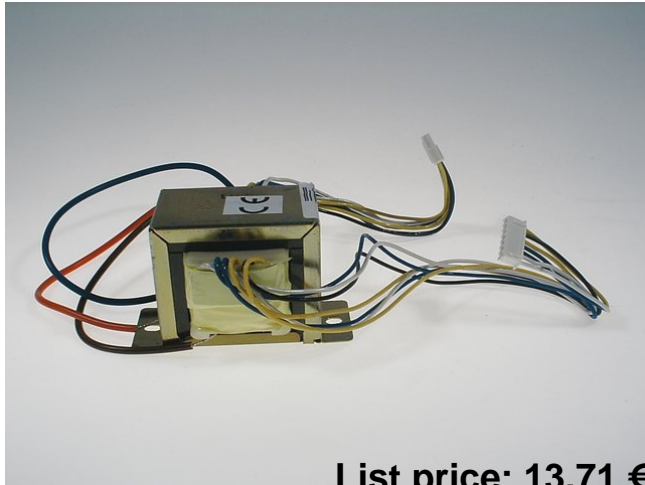

---

**Transformer Sec.:**  
**4x5V/2x10V-0-10V Pri.:0-115V-230V**  
**(048-20680-B02) CDP-360**

**Art. No.: E0190559**  
GTIN: 4026397180237

**List price: 13.71 €**  
incl. 19% VAT.

---

**Transformer Sec.:**  
**4x5V/2x10V-0-10V Pri.:0-115V-230V**  
**(048-20680-B02) CDP-360**

**Art. No.: E0190559**  
GTIN: 4026397180237

**Features:**

---