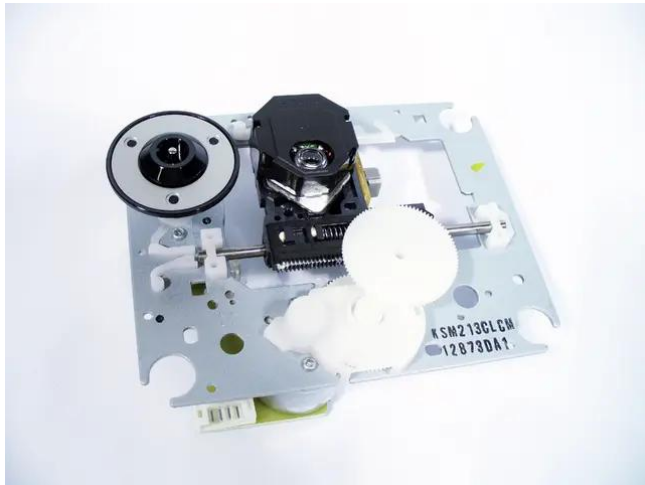

## Laser pick up KSM-213 VCS with motor

**Art. No.: E0190277**  
GTIN: 4026397318876

---

## Laser pick up KSM-213 VCS with motor

**Art. No.: E0190277**  
GTIN: 4026397318876