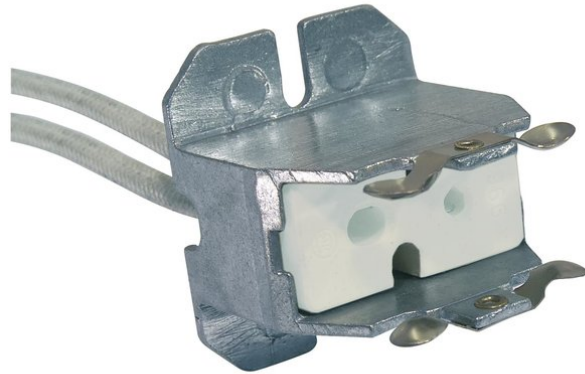

## Base Socket GY-16

For use with a lamp to max. 250 V 2000 W

**Art. No.: 9450040C**  
GTIN: 4026397473124

**The article is no longer in our assortment.**

## Base Socket GY-16

For use with a lamp to max. 250 V 2000 W

**Art. No.: 9450040C**  
GTIN: 4026397473124

### Features:

---

- Approx. 30 cm cable connection, protective insulation