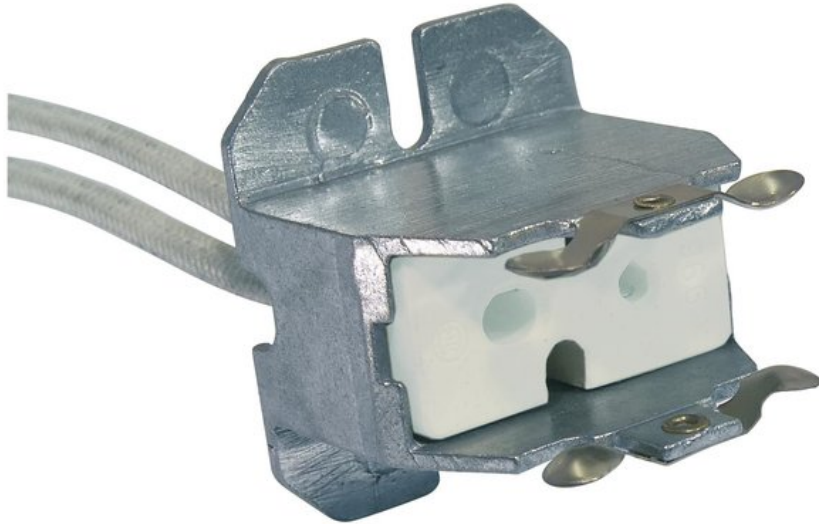

OMNILUX Base Socket GY-16

For use with a lamp to max. 250 V 2000 W

Art. No.: 9450040C

GTIN: 4026397473124

The article is no longer in our assortment.

Features:

- Approx. 30 cm cable connection, protective insulation

Technical specifications:

Dimensions:	Width: 60 cm Depth: 25 cm Height: 45 cm
Weight:	120 g
Dimensions (LxBxH):	600 x 250 x 450 mm

Logistic

EAN / GTIN: 4026397473124
Weight: 0,12 kg
Length: 0.15 m
Width: 0.05 m
Height: 0.05 m