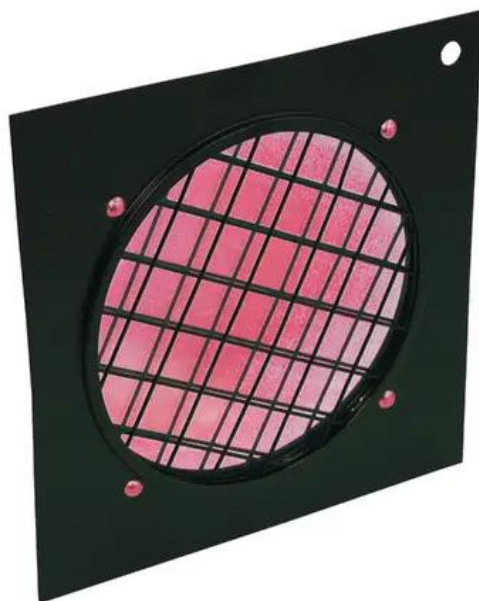

## EUROLITE Red Dichroic Filter black frame f. PAR-56

Dichroic filter

Art. No.: 9430130A

GTIN: 4026397180350

### Description:

When ordering color filters, please state the color-no. and the article-no. in order to prevent misunderstandings and false deliveries.

### Features:

- The professional solution!
- Color filter with highest constancy
- No more fading-out and burn-outs
- For adding colour to a white beam
- Attached in color filter frames
- Great variety of colors
- Dimensions 225 x 225 mm
- For PAR 56 profi-spot

### Technical specifications:

Material: Dichroitic glass

Color: Red

Weight: 0.33 kg

**Scope of delivery:**

---