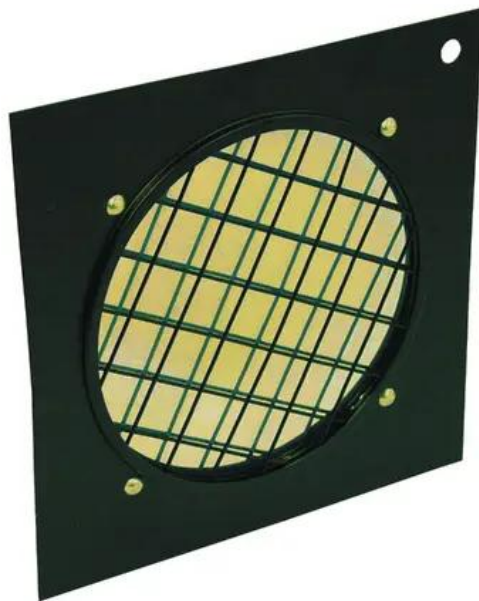

EUROLITE Yellow Dichroic Filter black Frame PAR-56

Dichroic filter

Art. No.: 9430090A

GTIN: 4026397180367

Description:

When ordering color filters, please state the color-no. and the article-no. in order to prevent misunderstandings and false deliveries.

Features:

- The professional solution!
- Color filter with highest constancy
- No more fading-out and burn-outs
- For adding color to a white beam
- Attached in color filter frames
- Available in various colors

Technical specifications:

Material: Dichroitic glass

Color: Yellow

Dimensions: Length: 225 cm

Width: 225 cm

Weight: 0.30 kg

Logistic

EAN / GTIN: 4026397180367

Weight: 0,37 kg

Length: 0.23 m

Width: 0.23 m

Height: 0.01 m

Scope of delivery:
