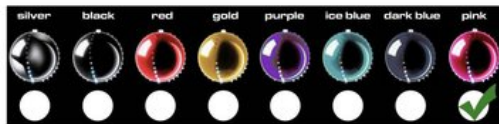

## EUROPALMS LED Snowball 15cm, pink

High-quality plastic sphere with four vertical circumferential LED rows

Art. No.: 83501246

GTIN: 4026397407310

**List price: 59.38 €**

incl. 19% VAT.

### Features:

- Each LED row equipped is with 19 extremely bright cool white LEDs
- After connection to the mains, the LEDs start running as chasers and the two opposing rows respectively run alternately from top to bottom
- Absolute eyecatcher
- Designed for indoor use only
- 76 powerful LEDs cold white (CW)
- Control via plug and play
- White flashing
- Available in various colors
- Made in Europe

### Technical specifications:

Power supply:	230 V AC, 50 Hz
Power consumption:	4 W
IP classification:	IP20
LED:	76 x cold white (CW)
Control:	Plug and play
Effect:	White flashing
Material:	Plastic
Color:	Rose, high-gloss

Dimensions:	Diameter: Ø 15 cm
Weight:	420 g
Legal specifications	
Special product:	Not designed for household room illumination
Intended use:	Show effect lighting