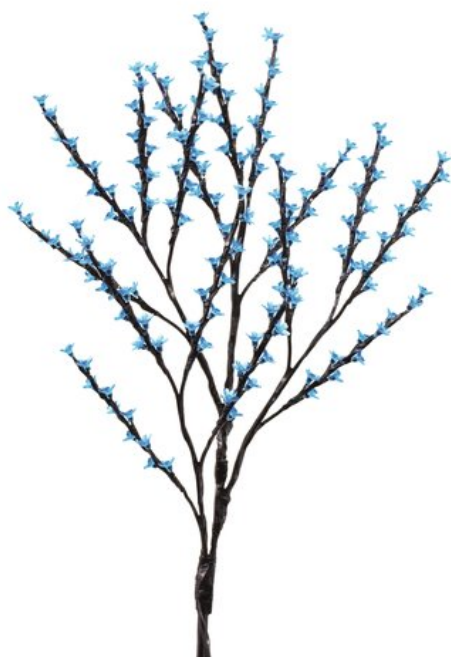

EUROPALMS LED Flowering branch V2, blue, 1.2m

Be creative! Do-it-yourself LED flower garden (IP44)

Art. No.: 83330242

GTIN: 4026397420371

The article is no longer in our assortment.

Features:

- Flexible LED branch with 160 LEDs
- Charms a comfortable atmosphere in party rooms, on balconies or terraces, even in sunshades of sidewalk cafes, or in trees in pedestrian zones or private gardens
- Available in different colors and freely combinable
- Easy handling and installation
- For indoor and outdoor use (IP44)
- Operation via optional power supply units
- Advantages of LED technology: long life of the LEDs, low power consumption, minimal heat emission, defacto maintenance free with brilliant light radiation
- Suitable for outdoor use IP44

Power consumption:	10,00 W
IP classification:	IP44
Material:	Plastic
Dimensions:	Length: 1,2 m
Power supply:	24 V AC, 50 Hz (via optional power unit)
Protection grade:	IP44
LED number:	160
Branch length:	1200 mm