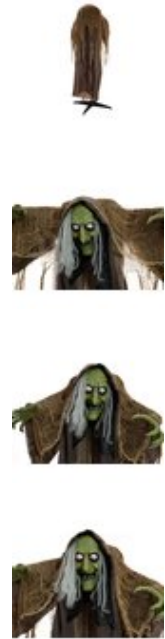

EUROPALMS Halloween Figure Witch Hunchback, animated, 145cm

Animated figure with light and sound effect (battery & USB operation)

Art. No.: 83316136

GTIN: 4026397715330

List price: 106.98 €

incl. 19% VAT.

Description:

Our hunchbacked witch is already green with rage and ready to hex your guests. Her gaunt face with long nose and pointed chin is framed by long gray hair. Her devilish grin reveals an almost toothless mouth. She is dressed in a semi-transparent robe and a coarse-meshed coverlet. Her arms can be easily bent into shape and a motorized mechanism makes them move up and down. In addition, the head performs circular movements and a witch's voice sounds. LEDs below the forward tilted head and in the eyes, complete the animation.