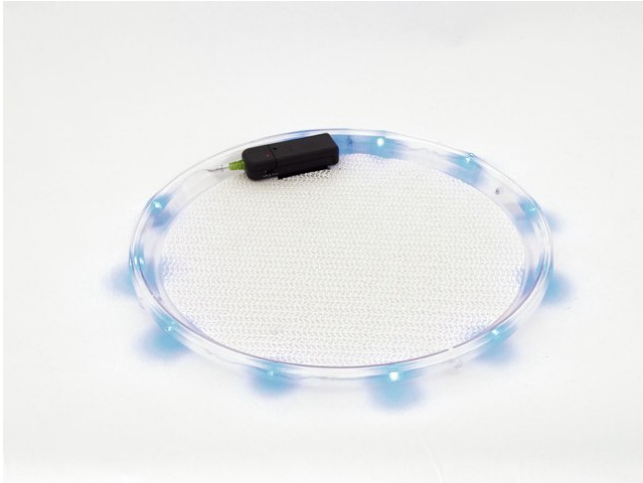

EUROPALMS

LED serving tray blue LEDs

Decorative serving tray with LEDs

Art. No.: 8330909B

GTIN: 4026397302677

The article is no longer in our assortment.

EUROPALMS

LED serving tray blue LEDs

Decorative serving tray with LEDs

Art. No.: 8330909B

GTIN: 4026397302677

Features:

- blue