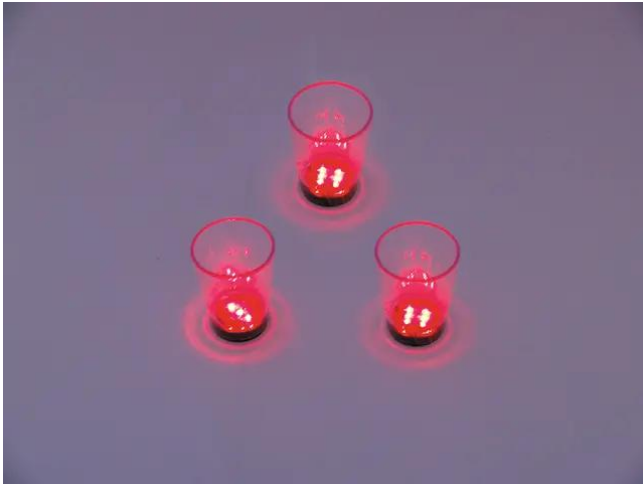

EUROPALMS

LED Glass 2oz with Dice Play, red, 3x

LED glasses for your next party

Art. No.: 83309050

GTIN: 4026397302530

EUROPALMS

LED Glass 2oz with Dice Play, red, 3x

LED glasses for your next party

Art. No.: 83309050

GTIN: 4026397302530

Features:

- Plays at dice when tapped against the table
- When washing, the electric block can easily be removed and be re-inserted afterwards
- Powered by a battery/battery pack
- 9 LEDs 3 mm red (R)