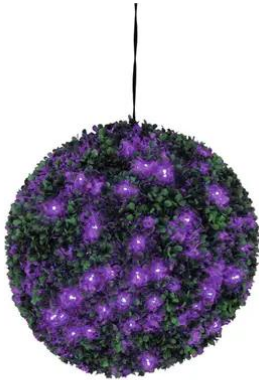

EUROPALMS

Boxwood ball with purple LEDs, artificial, 40cm

Beautiful, decorative deciduous polyethylene box tree ball with LEDs

Art. No.: 82606958

GTIN: 4026397366495

EUROPALMS

Boxwood ball with purple LEDs, artificial, 40cm

Beautiful, decorative deciduous polyethylene box tree ball with LEDs

Art. No.: 82606958

GTIN: 4026397366495

Features:

- Extravagant decoration, ideal for home and garden
- 200 long-life LEDs (available in different colors)
- Ready for connection with outdoor power cord (IP44)
- 200 LEDs purple/violet
- Control via plug and play
- Suitable for outdoor use IP44